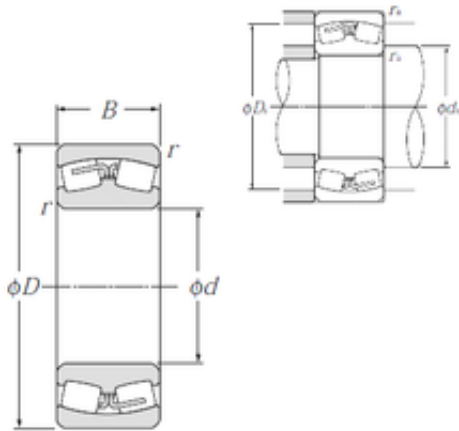

BEARING USA CORP.

230/670B NTN Spherical Roller Bearings

Bearing No. 230/670B

Size	670x980x230 mm
Bore Diameter	670 mm
Outer Diameter	980 mm
Width	230 mm
d	670 mm
D	980 mm
B	230 mm
C	230 mm
r min.	7,5 mm
da min.	706 mm
Da max.	944 mm
ra max.	6 mm
Weight	594 Kg
Basic dynamic load rating (C)	6 550 kN
Basic static load rating (C0)	14 600 kN
(Grease) Lubrication Speed	280 r/min
(Oil) Lubrication Speed	360 r/min
Calculation factor (e)	0,22
Calculation factor (Y0)	3
Calculation factor (Y1)	3,07

230/670B Bearing 2D drawings and 3D CAD models