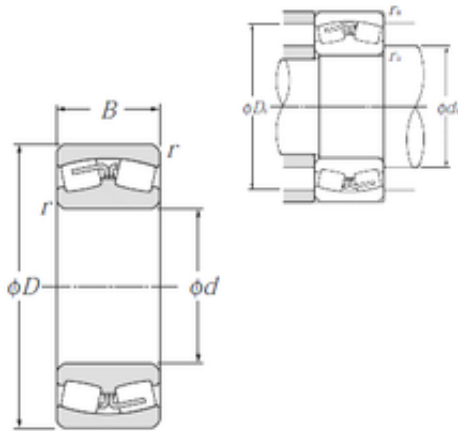

Amigo Industrial Pte. Ltd.

230/600B NTN Spherical Roller Bearings

Bearing No. 230/600B

Size	600x870x200 mm
Bore Diameter	600 mm
Outer Diameter	870 mm
Width	200 mm
d	600 mm
D	870 mm
B	200 mm
C	200 mm
r min.	6 mm
da min.	628 mm
Da max.	842 mm
ra max.	5 mm
Weight	400 Kg
Basic dynamic load rating (C)	5 250 kN
Basic static load rating (C0)	12 000 kN
(Grease) Lubrication Speed	310 r/min
(Oil) Lubrication Speed	420 r/min
Calculation factor (e)	0,21
Calculation factor (Y0)	3,1
Calculation factor (Y1)	3,17

230/600B Bearing 2D drawings and 3D CAD models