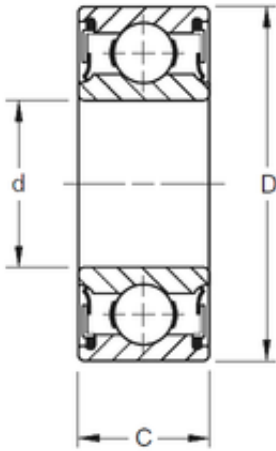

### 45 mm x 100 mm x 39,67 mm TIMKEN W309PP Single Row Ball Bearings

Bearing No. W309PP

Size	45x100x39.67 mm
Bore Diameter	45 mm
Outer Diameter	100 mm
Width	39,67 mm
d	45 mm
D	100 mm
B	39,67 mm
C	39,67 mm
Weight	1,37 Kg
Basic dynamic load rating (C)	59 kN

W309PP Bearing 2D drawings and 3D CAD models