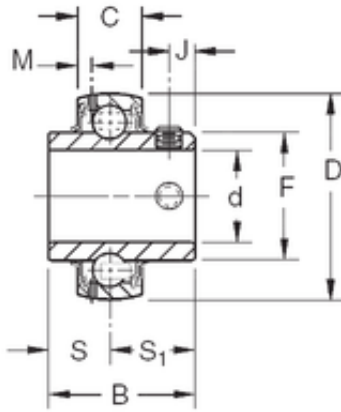

BEARING USA CORP.

74,6125 mm x 130 mm x 77,8 mm TIMKEN GY1215KRRB Insert Bearings Spherical OD

Bearing No. GY1215KRRB

Size	74.6125x130x77.8 mm
Bore Diameter	74,6125 mm
Outer Diameter	130 mm
Width	77,8 mm
d	74,6125 mm
D	130 mm
B	77,8 mm
C	29 mm
S1	44,45 mm
F	91,92 mm
J	12 mm
M	5,56 mm
S	33,32 mm
Thread (G)	M12X1,75
Basic dynamic load rating (C)	69,5 kN

GY1215KRRB Bearing 2D drawings and 3D CAD models